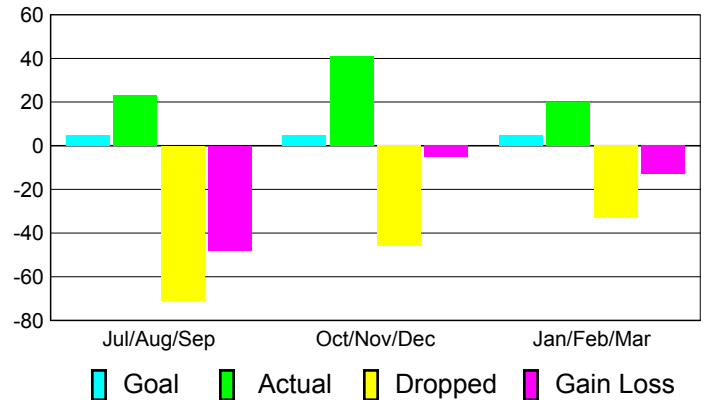

Membership Results 2010-2011

Goal, New, Dropped, Gain/Loss

Comparison of Membership Gain/Loss

Current Year Compared to the Previous Year